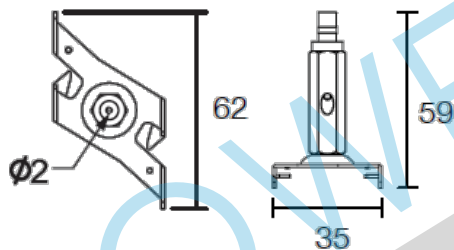

POWERGEAR®

王牌路軌

Version: 2.01

Datasheet I Ceiling mount,EZCLICK suspension kit with wire

 <p>Picture for reference only</p>	Product Code	PRO-EZ0449
	Color	White RAL 9010
	Product Code	PRO-EZ0449
	Color	Silver RAL 7040
	Product Code	PRO-EZ0449
	Color	Black RAL 9011
	Main materials	Stainless steel
	Net weight per piece	N/A
Inner box/Outer box	1/200 pcs	
Maximum load	250N Max.	

Dimensions

Note:

Including 1.5m wire, fixing nut, setscrew etc.
(Wire length option: 2m/3m/4m/5m,or customized length)

Apply to POWERGEAR
6 wires surface mounted track ,
6 wires recessed track,
4 wires surface mounted track,
4 wires recessed track,
Robust single circuit track,