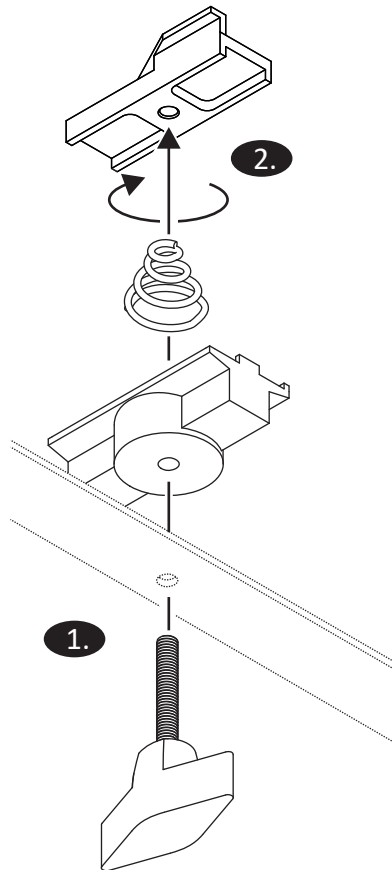

Product Description

Mechanical adaptor

Instruction Manual

PRO-0449-W
PRO-0449-B
PRO-0449-S

PRO-04XX-W
PRO-04XX-B
PRO-04XX-S
PRO-06XX-W
PRO-06XX-B
PRO-06XX-S
XX:10,20,30

Attention

Exceptions

1. It is recommended to use the original track system. Compatibility with other track system is not guaranteed;
2. The product is only suitable for indoor, not outdoor;
3. Do not apply paint or glue to the product;