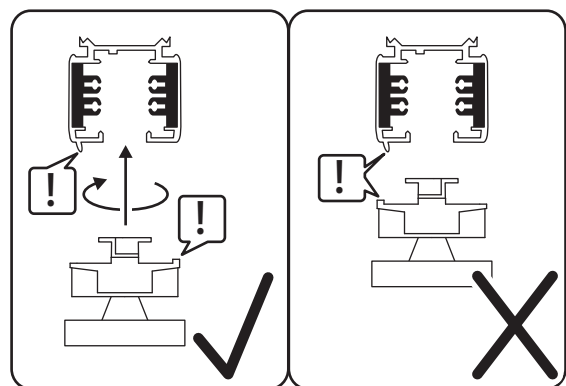

Product Description

Mechanical adaptor

Instruction Manual

PRO-0449-W
PRO-0449-B
PRO-0449-S

PRO-04XX-W
PRO-04XX-B
PRO-04XX-S
PRO-06XX-W
PRO-06XX-B
PRO-06XX-S
XX:10,20,30

Attention

Exceptions

1. It is recommended to use the original track system. Compatibility with other track system is not guaranteed;
2. The product is only suitable for indoor, not outdoor;
3. Do not apply paint or glue to the product;